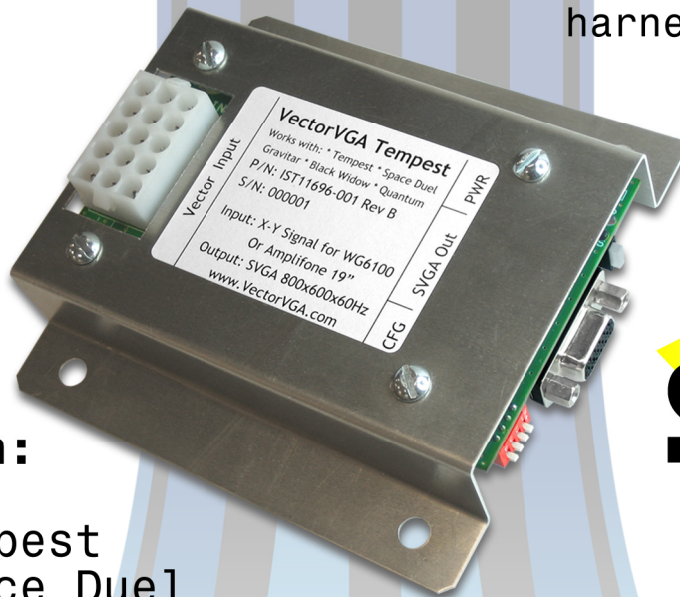

Replace your Wells-Gardner 6100 or Amplifone 19" vector display with any LCD or CRT monitor!

The **VectorVGA Tempest** converter is the *first and only* solution for converting an analog vector signal to raster SVGA.

Installation is easy and requires no modifications to the game's wiring harness, PCB or cabinet!

\$179⁹⁹

Compatible with:

- ◆ Atari Tempest
- ◆ Atari Space Duel
- ◆ Atari Gravitator
- ◆ Atari Black Widow
- ◆ Atari Quantum